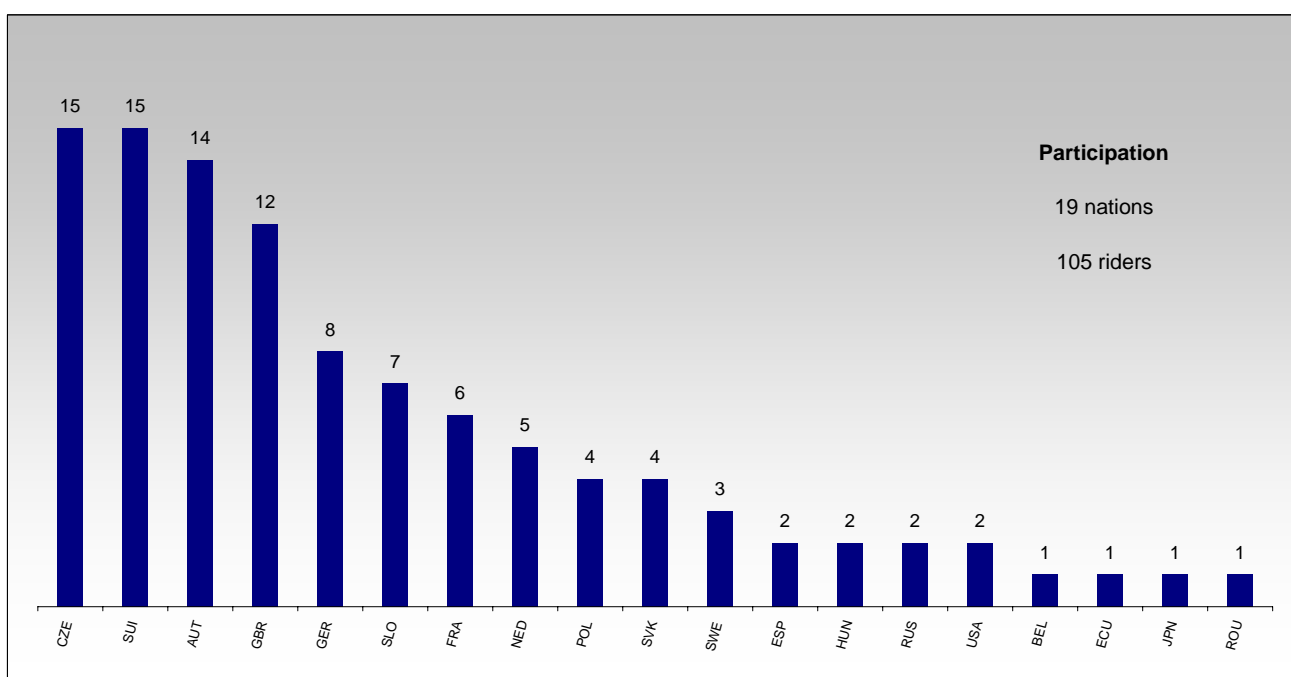

Race	ME	WE
Time	30.95	33.81
Course length	300 m	300 m
Average Speed	34.89 km/h	31.94 km/h

Level of competitors	ME	WE
Number of participants in the current UCI ranking	4X	4X
... from 1st to 25th position	17	16
... from 26th to 50th position	7	2
... from 51st to 75th position	9	0
... from 76th to 100th position	6	0
... from 1st to 100th position	39	18 *

* 69 riders in ranking