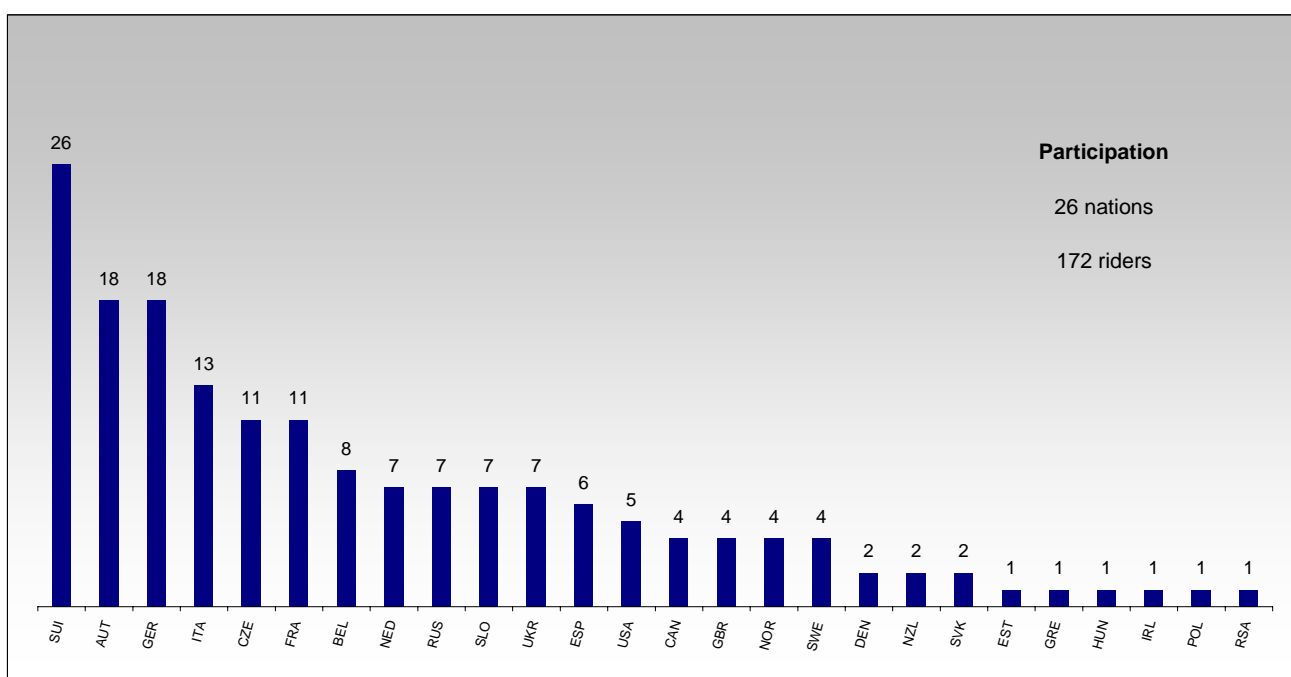

Cross-country Olympic 9
Schladming, AUT - September 14th, 2008

STATISTICS

Participation	ME	WE	Overall
Riders	126	46	172
UCI MTB Teams	30	17	39
National Teams	8	5	9
Nations represented	25	20	26

Race	ME	WE
Time	01:57:56	01:26:42
Laps (5300 m)	8	5
Total Distance	42.4 km	26.5 km
Average Speed	21.57 km/h	18.34 km/h
Did Not Finish	20	0

Level of competitors	ME	WE
Number of participants in the current UCI ranking	XCO	XCO
... from 1st to 25th position	21	19
... from 26th to 50th position	14	9
... from 51st to 75th position	9	4
... from 76th to 100th position	11	4
... from 1st to 100th position	55	36

**Cross-country Olympic 9
Schladming, AUT - September 14th, 2008**

STATISTICS

Participation - Riders by nation						
Nation	ME	MU	WE	WU		Total
AUT	8	6	3	1		18
BEL	1	5	2			8
CAN	1		3			4
CZE	6	2	2	1		11
DEN	1		1			2
ESP	5		1			6
EST		1				1
FRA	4	4	2	1		11
GBR	2	2				4
GER	7	3	6	2		18
GRE		1				1
HUN	1					1
IRL		1				1
ITA	6	6		1		13
NED	4	2	1			7
NOR	1	2	1			4
NZL	1		1			2
POL			1			1
RSA		1				1
RUS	5		2			7
SLO	1	4	1	1		7
SUI	12	8	5	1		26
SVK	1		1			2
SWE	3		1			4
UKR	1	4		2		7
USA	3		2			5
Riders	74	52	36	10		172
Nations	21	16	18	8		26