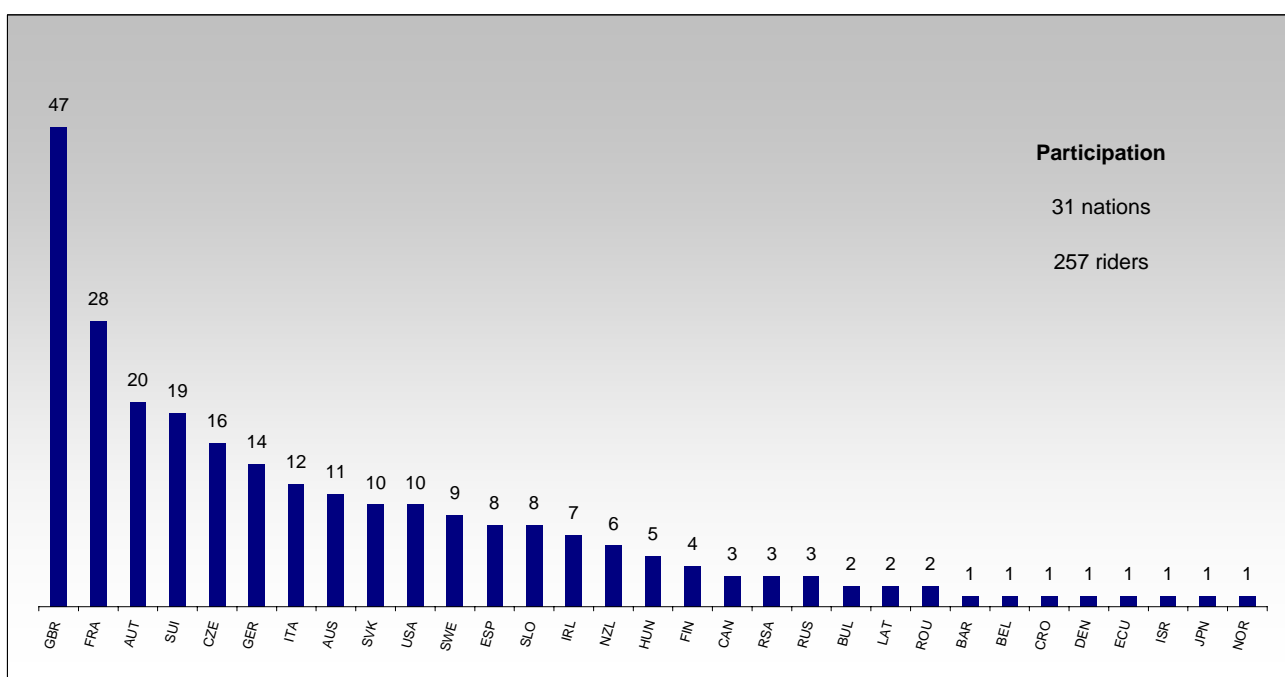

Race	ME	WE
Time	4:10.16	4:47.21
Course length	2200 m	2200 m
Average Speed	31.66 km/h	27.58 km/h

Level of competitors	ME	WE
Number of participants in the current UCI ranking	DHI	DHI
... from 1st to 25th position	22	16
... from 26th to 50th position	18	5
... from 51st to 75th position	16	3
... from 76th to 100th position	14	1
... from 1st to 100th position	70	25